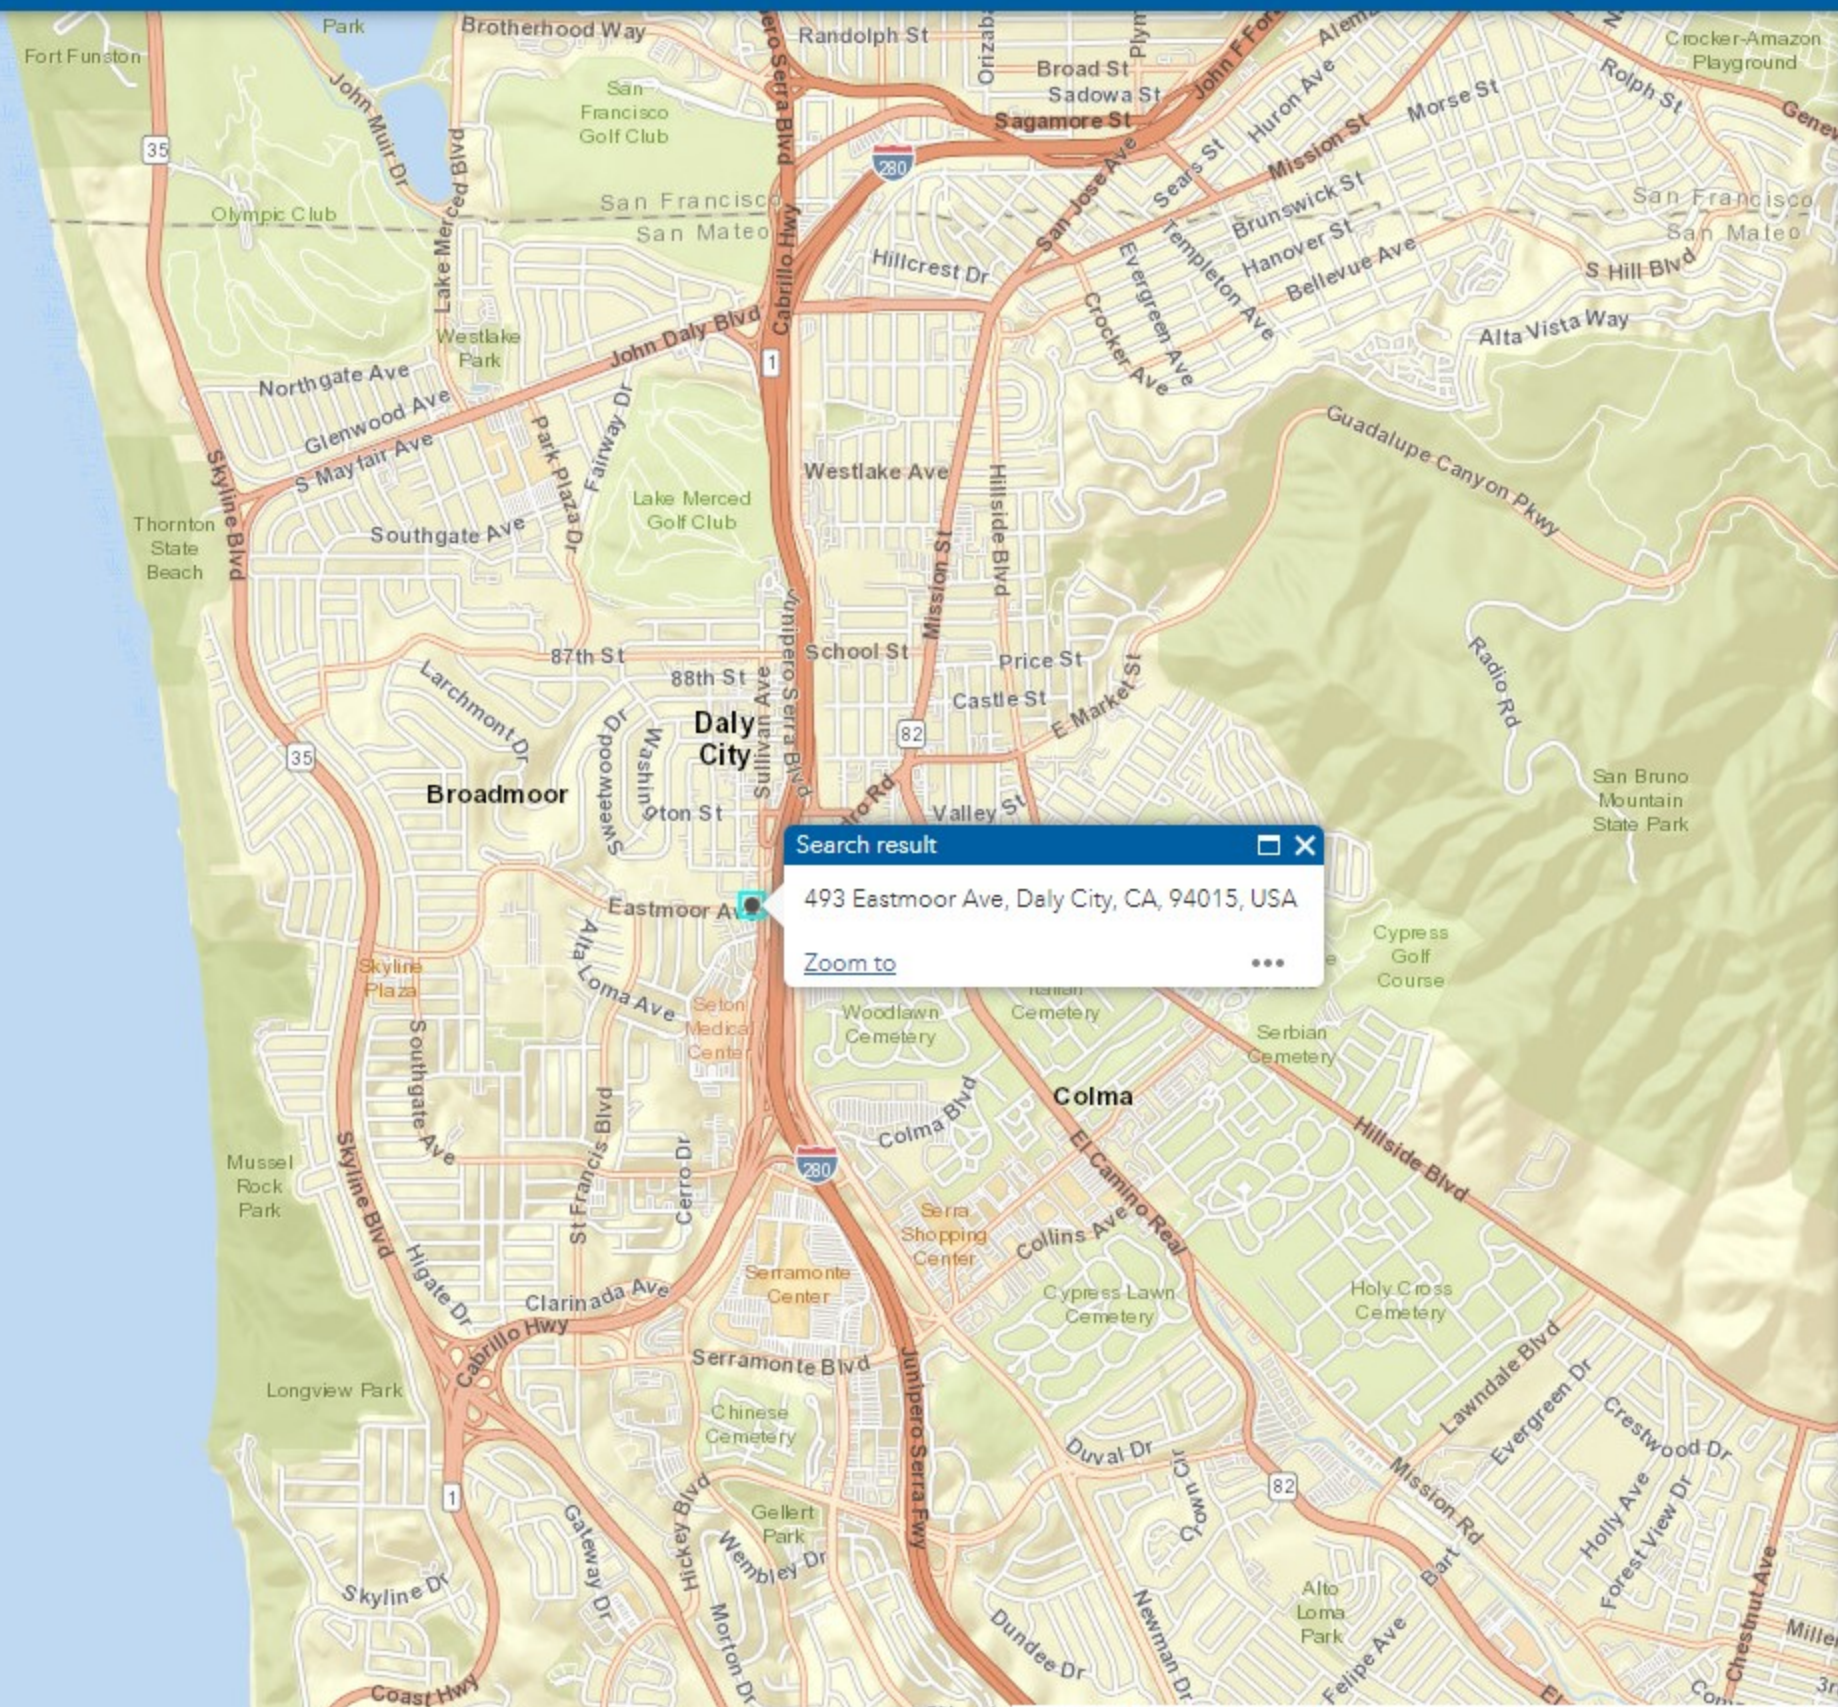

**Attachment 19. Sole Source Aquifers Map**

493 Eastmoor Ave, Daly Cit X  
Show search results for 493 Ea...

Search result  
493 Eastmoor Ave, Daly City, CA, 94015, USA  
Zoom to

Legend  
Sole\_Source\_Aquifers