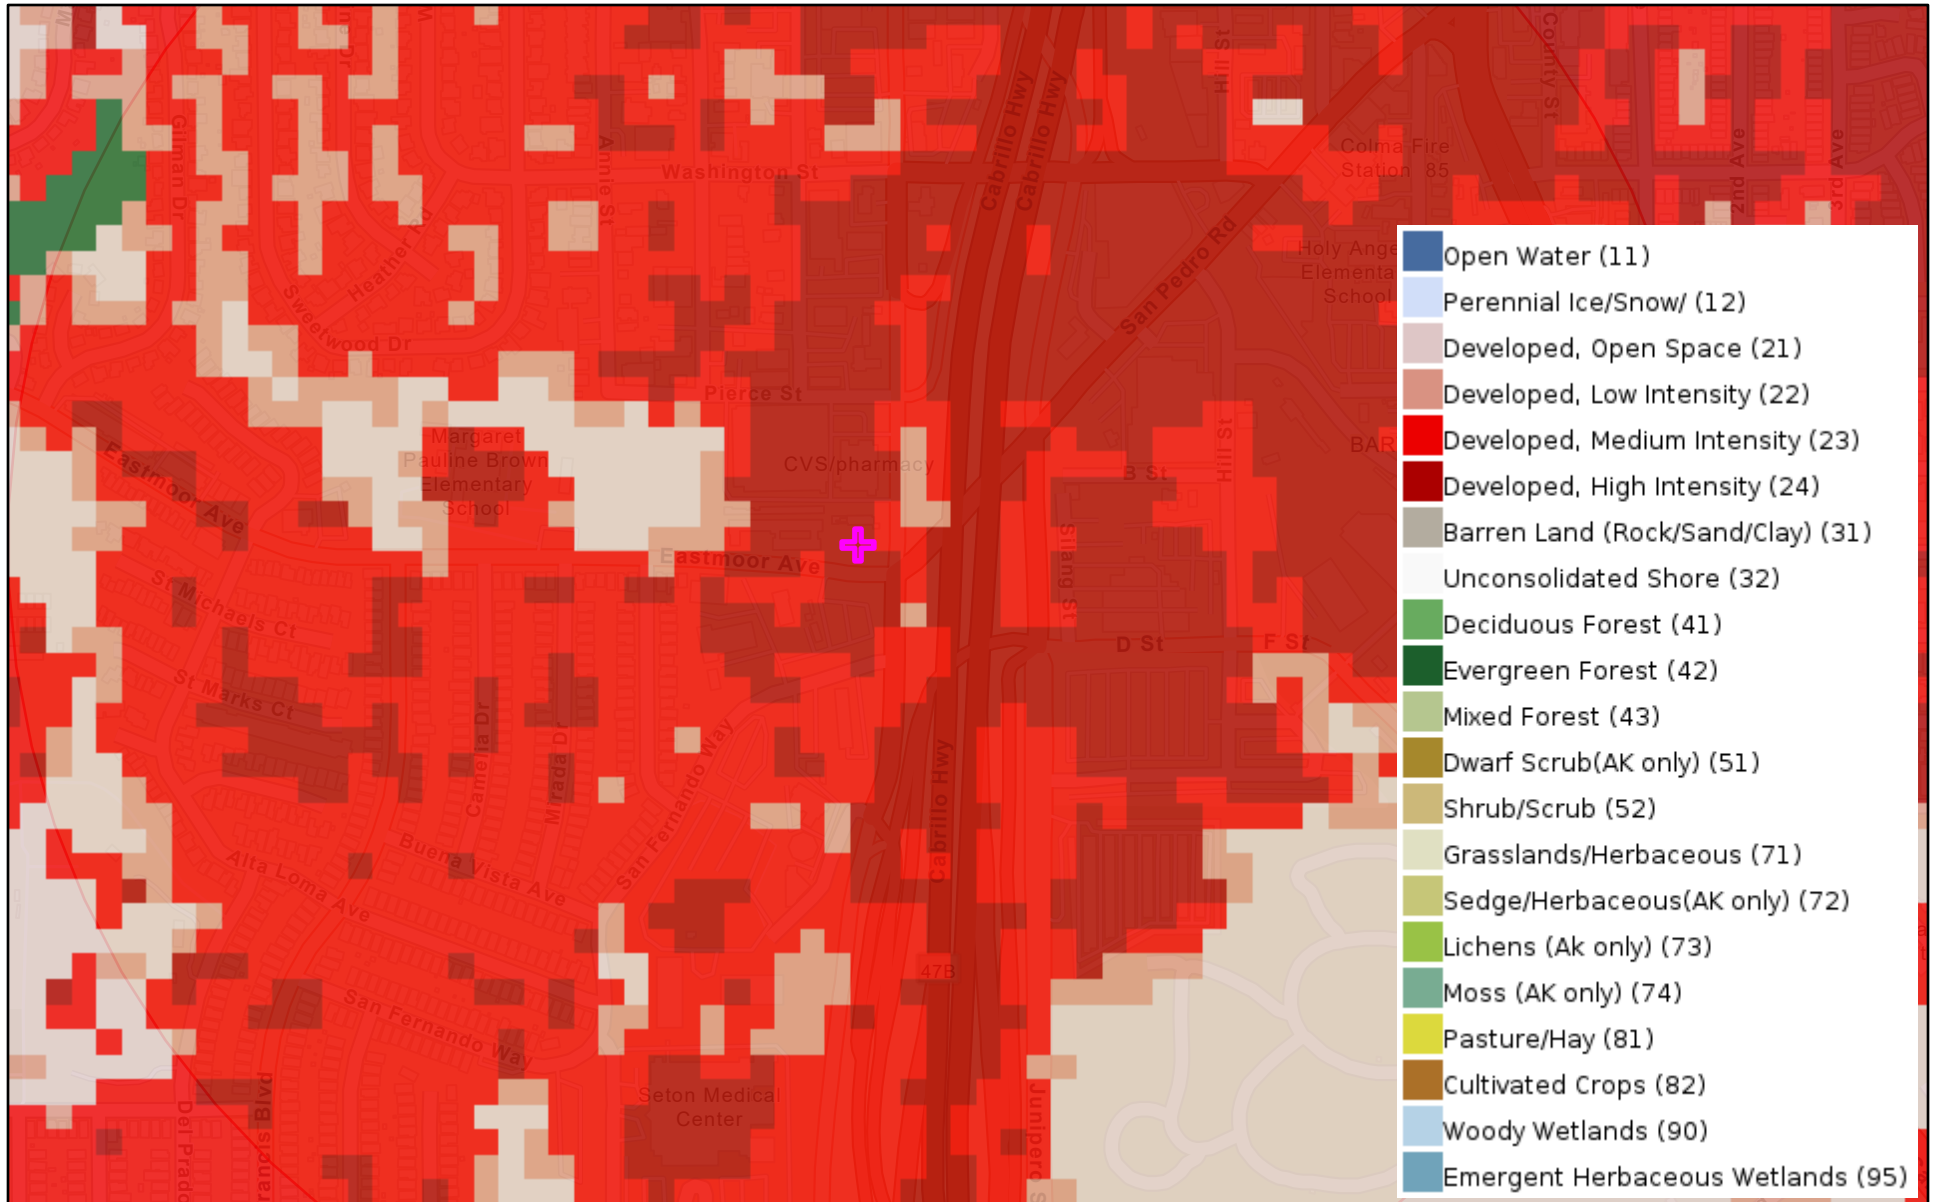

Attachment 11. Land Cover

Land Cover

August 12, 2022

-  Land Cover
-  Project Buffer

Esri Community Maps Contributors, County of San Mateo, California, California State Parks, © OpenStreetMap, Microsoft, Esri, HERE, Garmin,